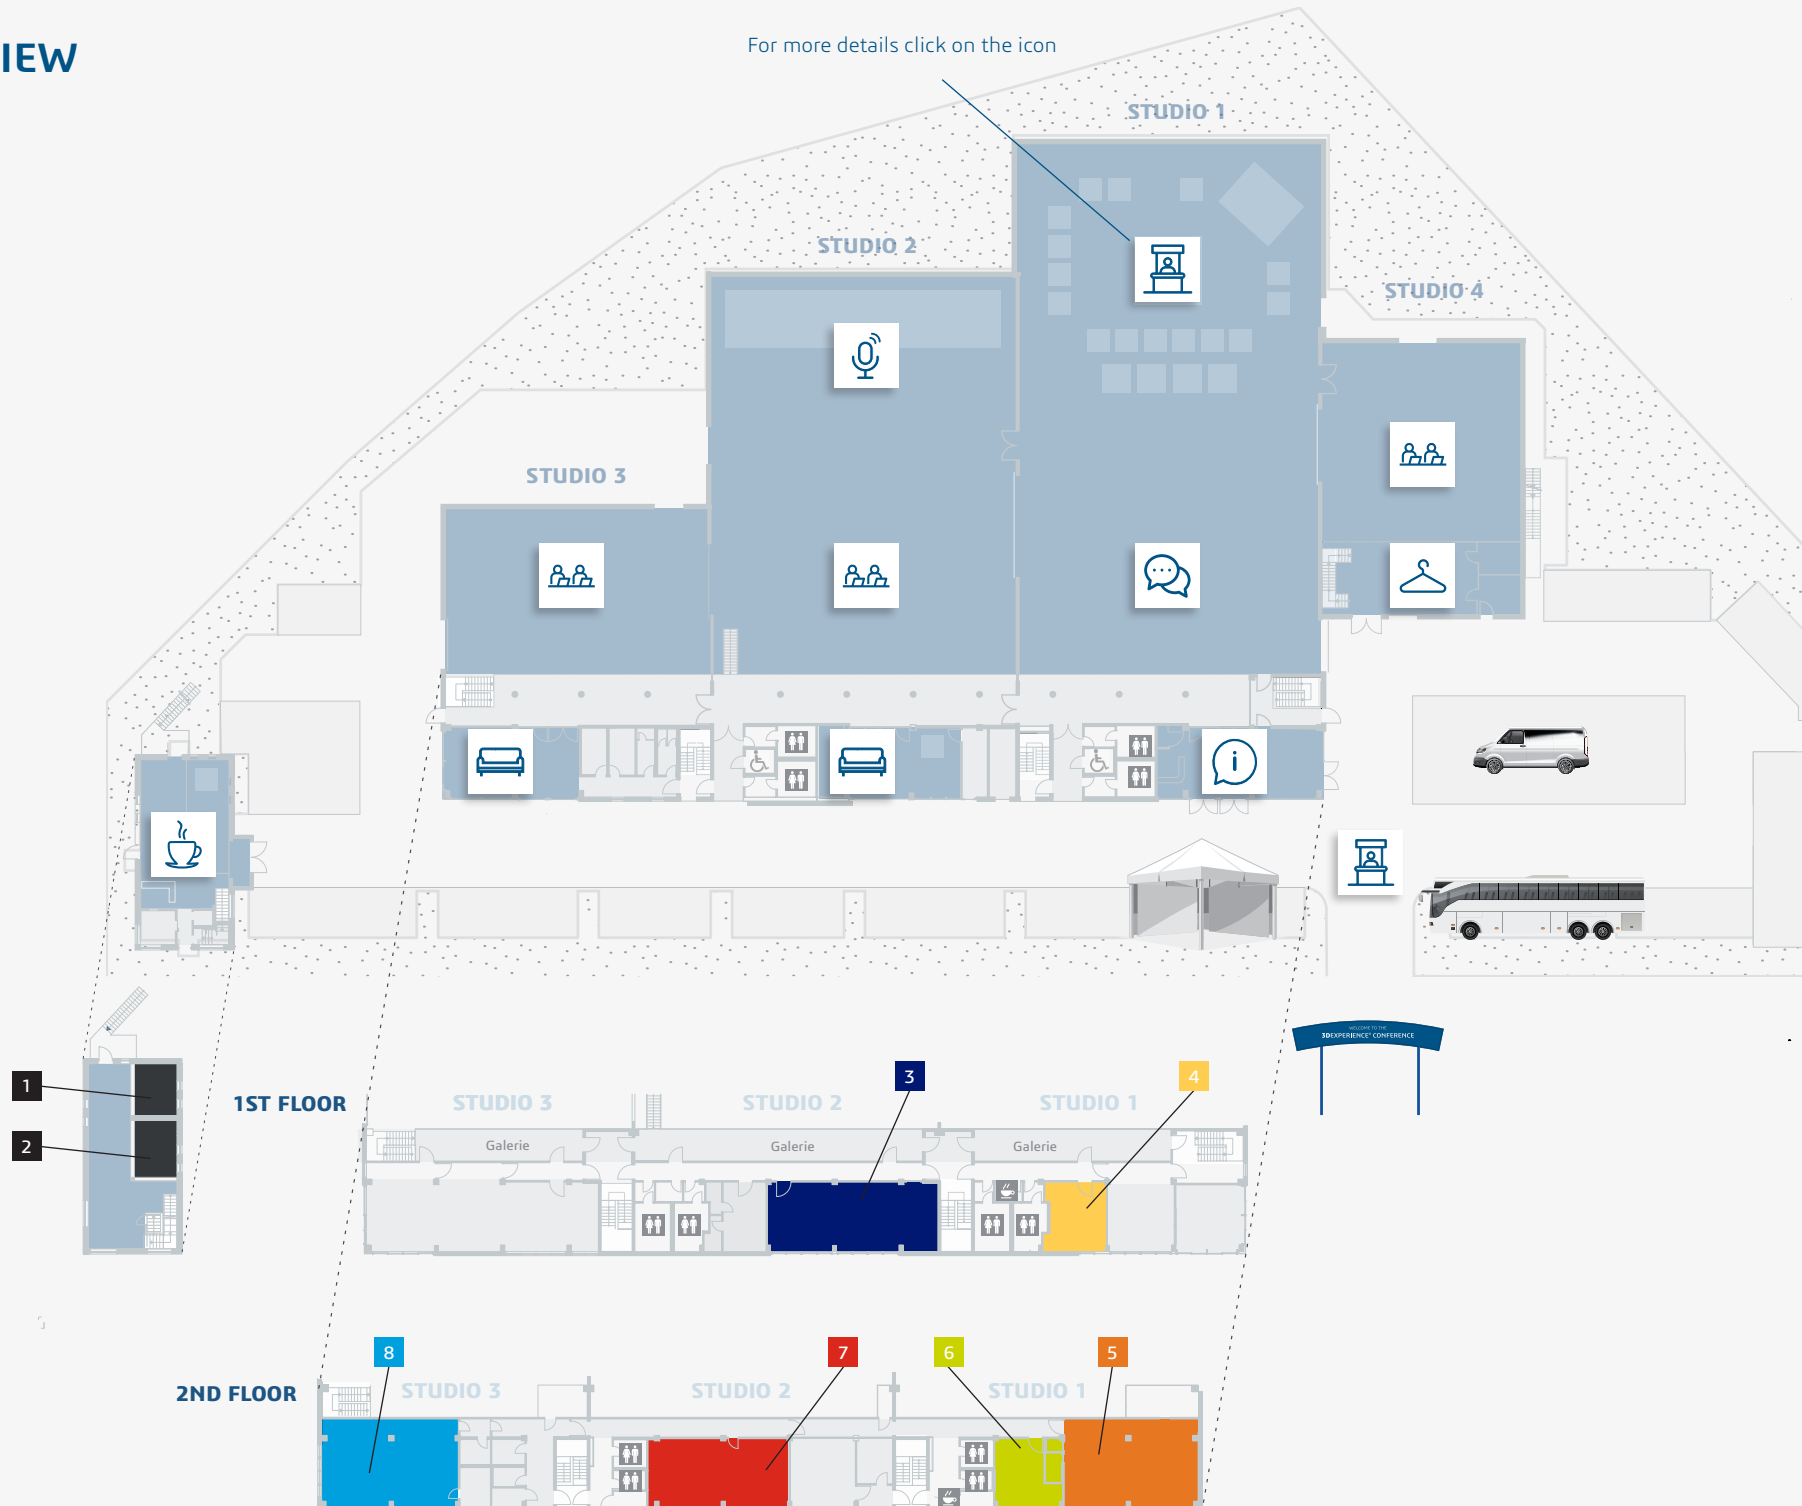

## LOCATION OVERVIEW

### VENUE OVERVIEW

- Registration & Information
- Cloakroom
- Networking
- Breakout Rooms
- Plenary
- Lounge
- Exhibition Area

### MEETING ROOMS

- 1** 3DEXCITE 1
- 2** 3DEXCITE 2
- 3** CATIA GEOVIA SIMULIA
- 4** DELMIA
- 5** ENOVIA NETVIBES
- 6** BIOVIA MEDIDATA
- 7** SOLIDWORKS
- 8** Escape Game
- Coffee Station

For more details click on the icon

### OUTDOOR EXHIBITION

- 1 KIWI Van Manufaktur
- 2 ARTHUR BUS
- 3 mocci
- 4 eROCKIT