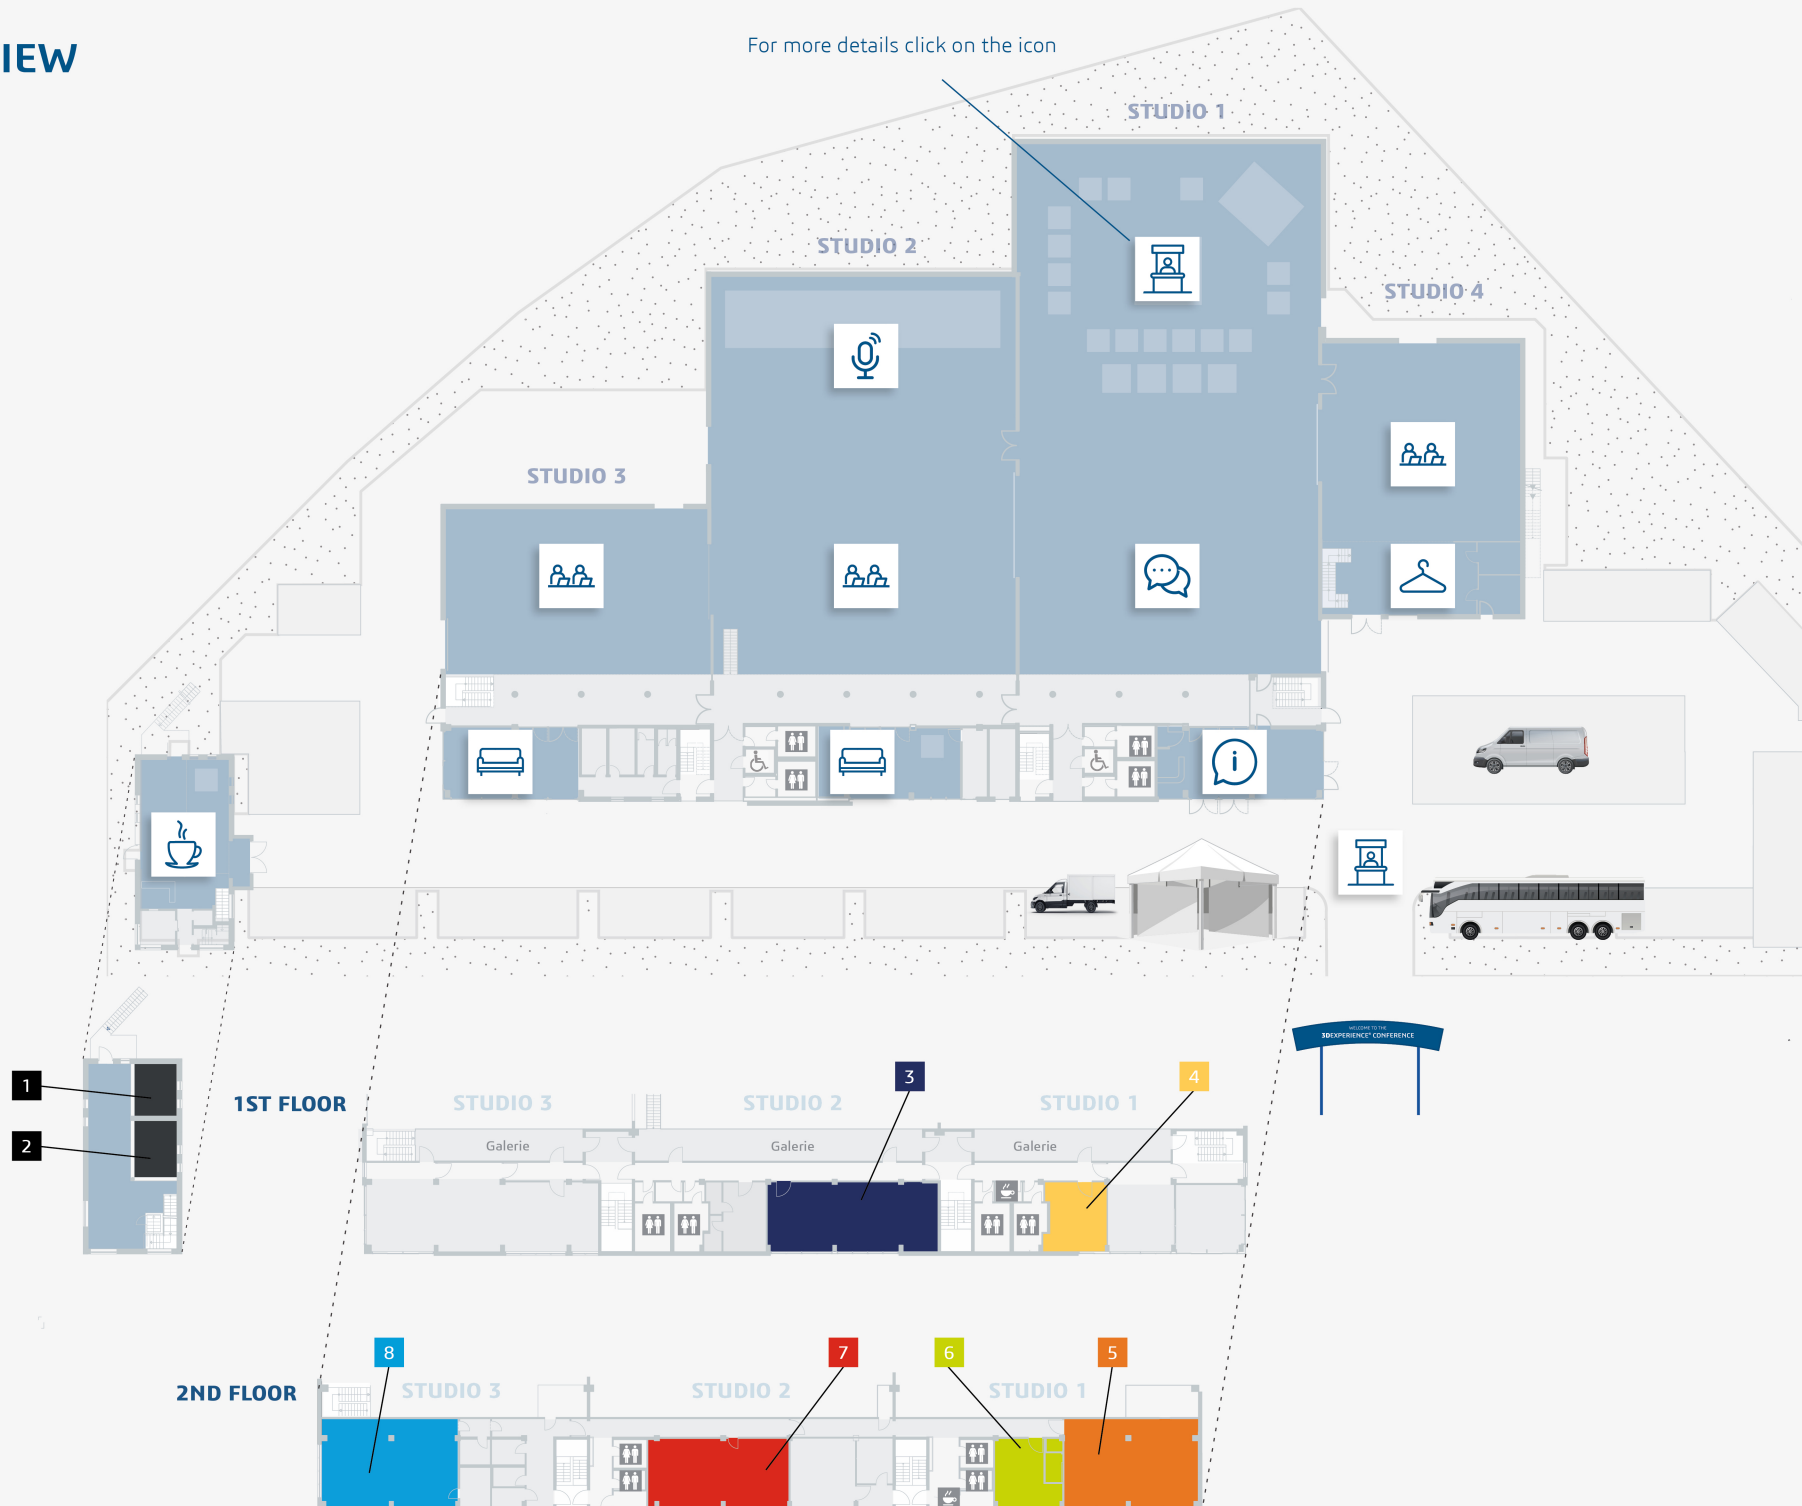

LOCATION OVERVIEW

VENUE OVERVIEW

- Registration & Information
- Cloakroom
- Networking
- Breakout Rooms
- Plenary
- Lounge
- Exhibition Area

PLATINUM SPONSOR

- Cappgemini Barista Lounge

MEETING ROOMS

- **1** 3DEXCITE 1
- **2** 3DEXCITE 2
- **3** CATIA GEOVIA SIMULIA
- **4** DELMIA
- **5** ENOVIA NETVIBES
- **6** BIOVIA MEDIDATA
- **7** SOLIDWORKS
- **8** Escape Game
- Coffee Station

For more details click on the icon